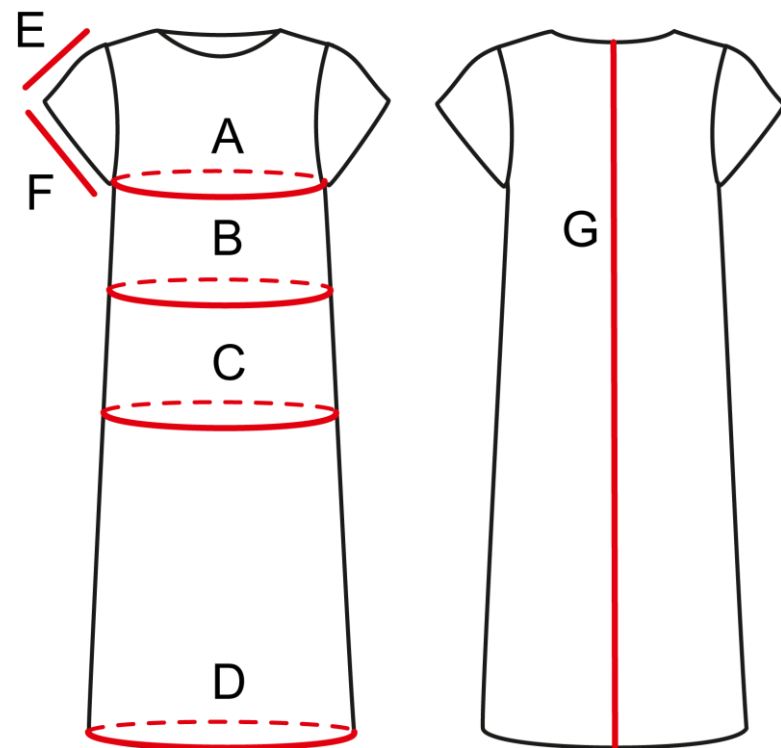

SIZE IN LETTERS		S	S / M	M	L	XL
SIZE (EU)		36	38	40	42	44
BUST	A	90cm 35.4"	94cm 37"	98cm 38.6"	102cm 40.2"	106cm 41.7"
WAIST	B	90cm 35.4"	94cm 37"	98cm 38.6"	102cm 40.2"	106cm 41.7"
HIPS	C	98cm 38.6"	102cm 40.2"	106cm 41.7"	110cm 43.3"	114cm 44.9"
HEM	D	106cm 41.7"	110cm 43.3"	114cm 44.9"	118cm 46.5"	122cm 48"
SLEEVE	E	19cm 7.5"	19cm 7.5"	19cm 7.5"	20cm 7.9"	20cm 7.9"
CUFF	F	24cm 9.4"	25cm 9.8"	26cm 10.2"	27cm 10.6"	28cm 11"
LENGTH	G	100cm 39.4"	100cm 39.4"	100cm 39.4"	101cm 39.8"	101cm 39.8"

Product length and width could vary $\pm 2\text{cm}$ (0.8")